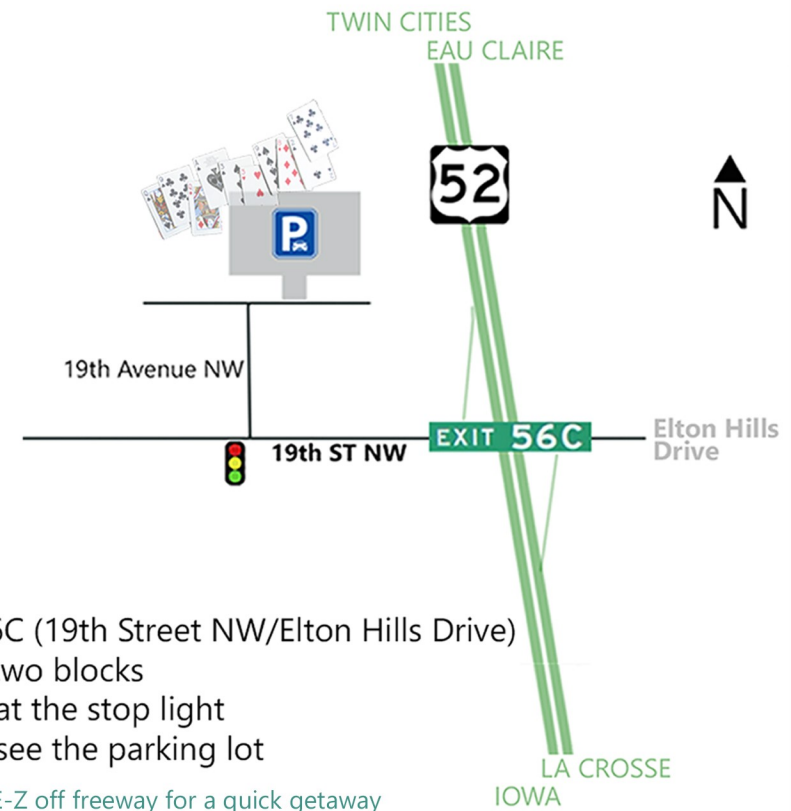

The Rochester Duplicate Bridge Club warmly welcomes you to earn some **SILVER POINTS** at our

MED CITY SPRING SECTIONAL

THURSDAY APRIL 7

10:00am Open pairs/teams game (Unlimited/2500/1000)
499er Non-Life Master pairs (499/200/100)

St. Luke's Episcopal Church
1884 22nd Street NW
Rochester MN

Latest updates available on our website at <https://medcitybridge.com>

PARTNERSHIP CHAIR:

Ann Van Ryn
annvr@charter.net

FIELD EVENT COORDINATOR: